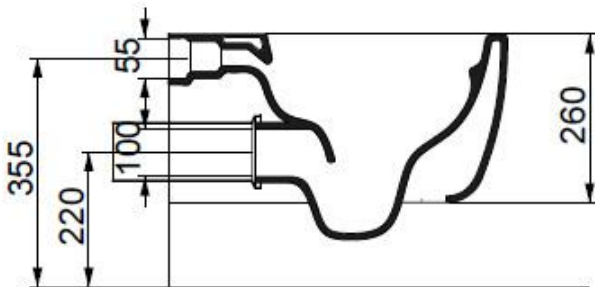

Code: BRWCSO

Vaso Brio Smart Clean sospeso

Wc Brio Smart Clean wall-hung

Code: BRBISO

Bidet Brio sospeso monoforo (senza foro su richiesta)

Bidet Brio wall-hung one hole (without hole on request)