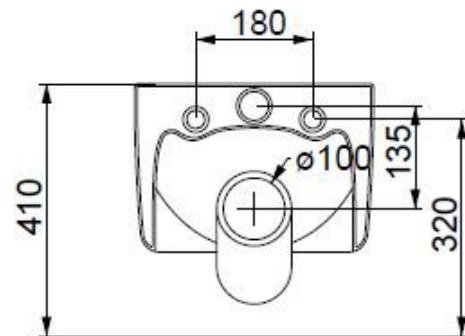

Code: BRWCSO

Vaso Brio Smart Clean sospeso

Wc Brio Smart Clean wall-hung

Code: BRBISO

Bidet Brio sospeso monoforo (senza foro su richiesta)

Bidet Brio wall-hung one hole (without hole on request)