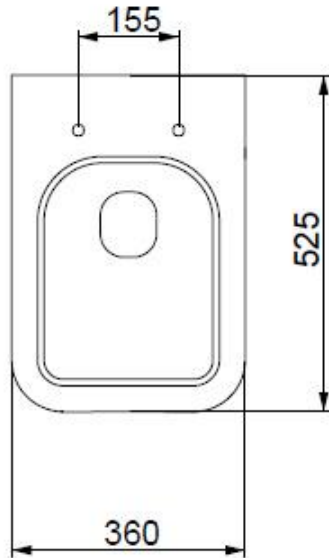

Code: BRWCSO

Vaso Brio Smart Clean sospeso

Wc Brio Smart Clean wall-hung

Code: BRBISO

Bidet Brio sospeso monoforo (senza foro su richiesta)

Bidet Brio wall-hung one hole (without hole on request)