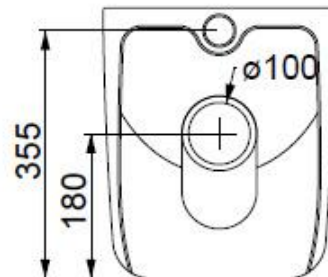

Vaso Brio Smart Clean scarico parete convertibile a pavimento mediante curva tecnica.
Wc Brio Smart Clean wall drain suitable for floor drain with technical elbow.

Code: BRWC01

Bidet Brio monoforo (senza foro o tre fori su richiesta)
Bidet Brio one hole (without hole or three holes on request)