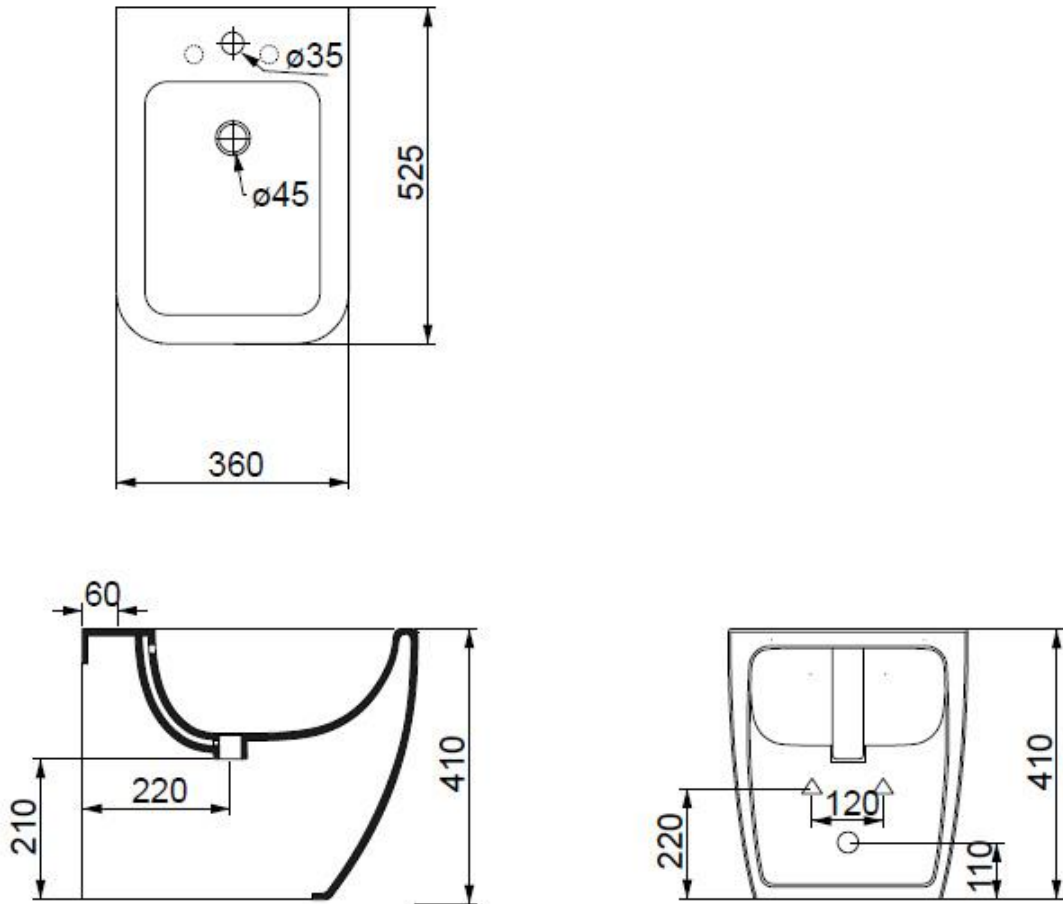

Vaso Brio Smart Clean scarico parete convertibile a pavimento mediante curva tecnica.
Wc Brio Smart Clean wall drain suitable for floor drain with technical elbow.

Code: BRWC01

Bidet Brio monoforo (senza foro o tre fori su richiesta)
Bidet Brio one hole (without hole or three holes on request)