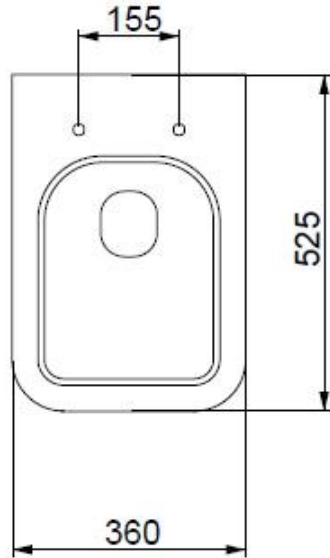

Vaso Brio Smart Clean scarico parete convertibile a pavimento mediante curva tecnica.
Wc Brio Smart Clean wall drain suitable for floor drain with technical elbow.

Code: BRWC01

Bidet Brio monoforo (senza foro o tre fori su richiesta)
Bidet Brio one hole (without hole or three holes on request)