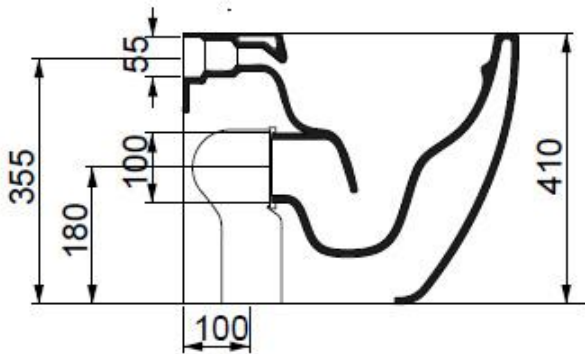

Vaso Brio Smart Clean scarico parete convertibile a pavimento mediante curva tecnica.
Wc Brio Smart Clean wall drain suitable for floor drain with technical elbow.

Code: BRWC01

Bidet Brio monoforo (senza foro o tre fori su richiesta)
Bidet Brio one hole (without hole or three holes on request)