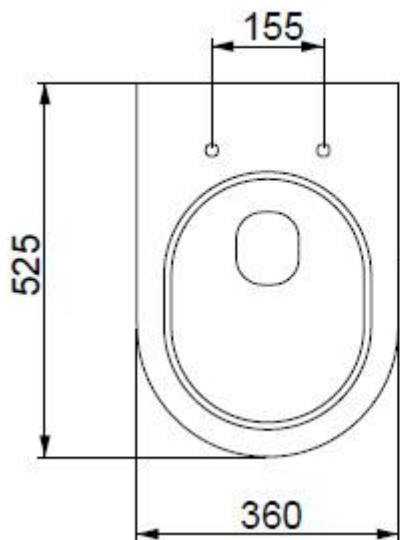

Code: LKWC01

**Vaso Like Smart Clean scarico parete convertibile a pavimento mediante curva tecnica**  
*Wc Like Smart Clean wall drain suitable for floor drain with technical elbow*

**Code: LKBI01**

**Bidet Like monoforo (senza foro e tre fori su richiesta)**

*Bidet Like one hole (without hole and three holes on request)*