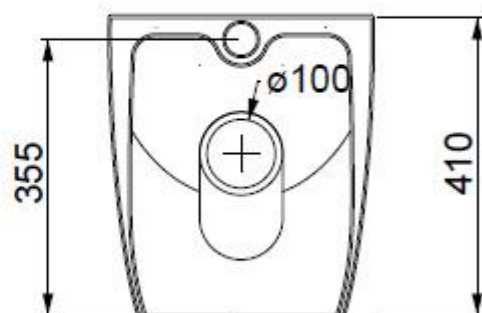

Code: LKWC01

**Vaso Like Smart Clean scarico parete convertibile a pavimento mediante curva tecnica**  
*Wc Like Smart Clean wall drain suitable for floor drain with technical elbow*

**Code: LKBI01**

**Bidet Like monoforo (senza foro e tre fori su richiesta)**

*Bidet Like one hole (without hole and three holes on request)*