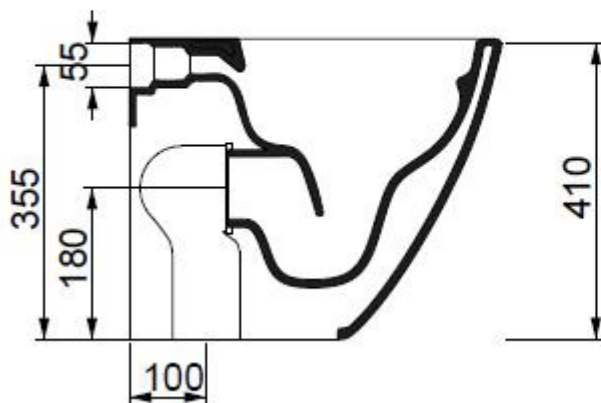

Code: LKWC01

**Vaso Like Smart Clean scarico parete convertibile a pavimento mediante curva tecnica**  
*Wc Like Smart Clean wall drain suitable for floor drain with technical elbow*

**Code: LKBI01**

**Bidet Like monoforo (senza foro e tre fori su richiesta)**

*Bidet Like one hole (without hole and three holes on request)*